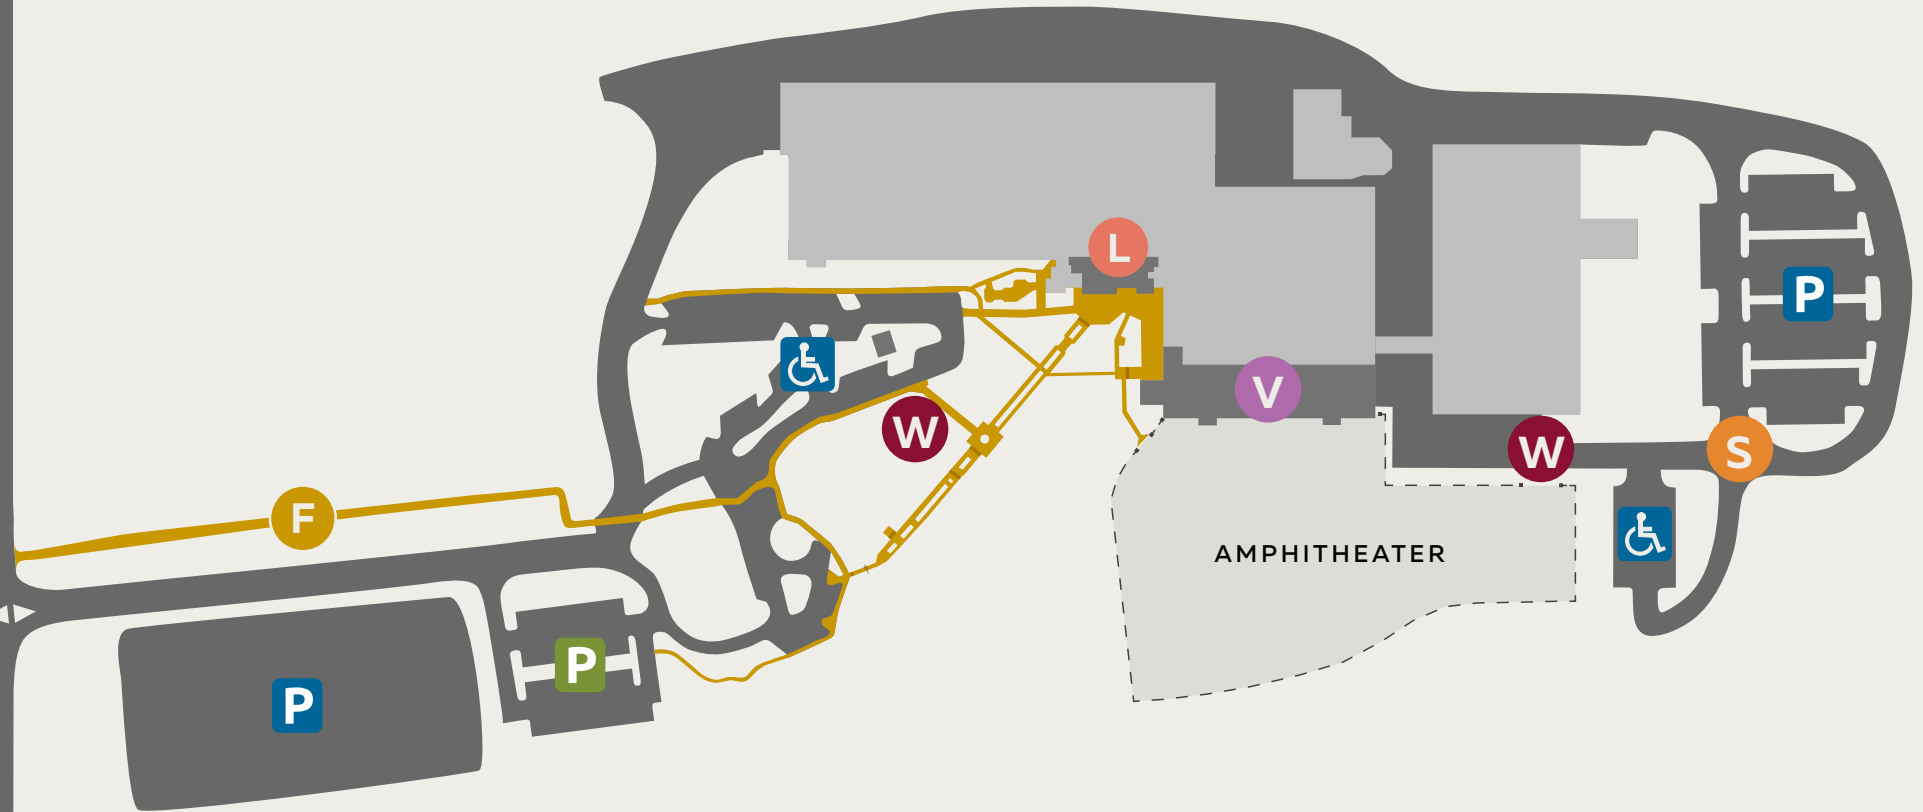

Chateau Ste Michelle

NE 145TH ST

NE 145TH ST

ADA PARKING

SHUTTLE DROPOFF AND PICKUP

WILL CALL

PARKING

VISITOR CENTER

FOOTPATH

RECEPTION PARKING

LOBBY